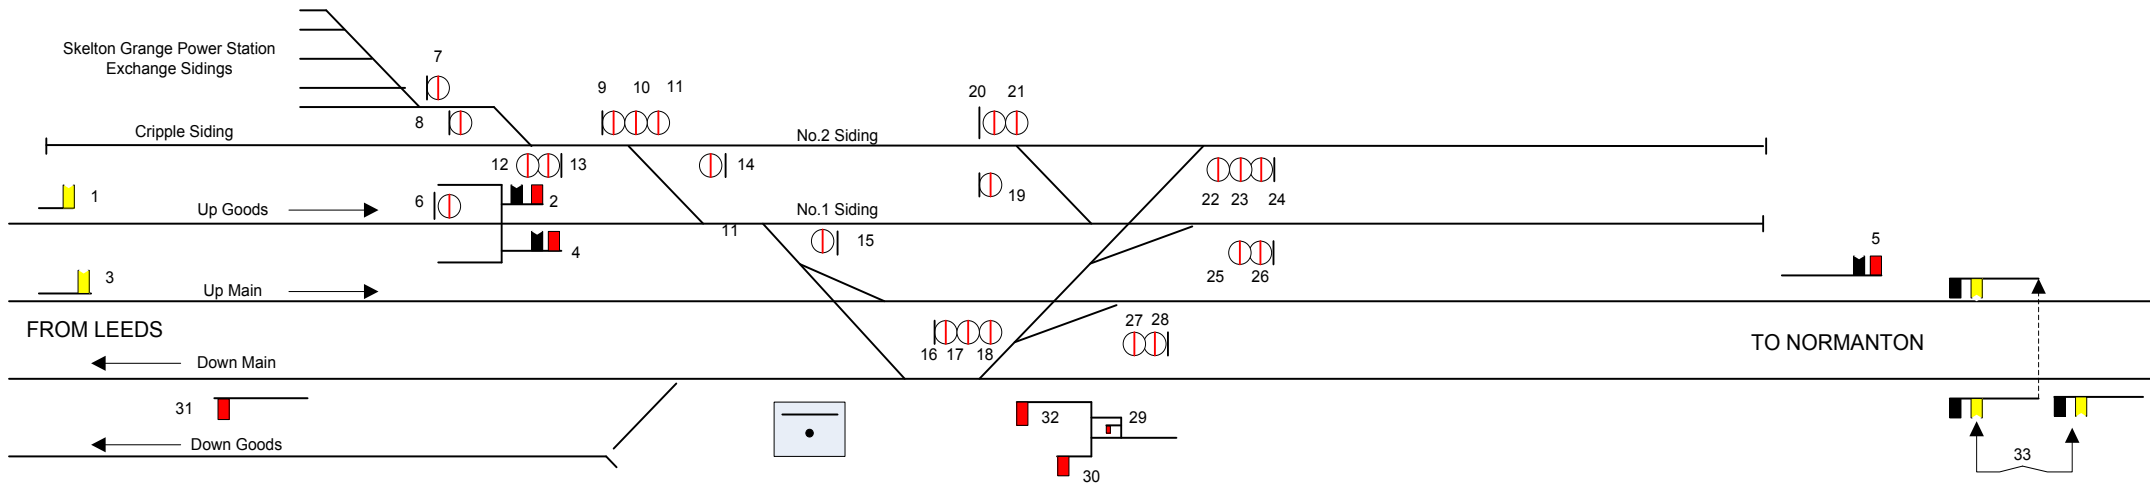

WATERLOO COLLIERY SIDINGS

Next signal box :
 0600-2200 Monday to Friday = Rothwell Haigh
 2200-0600 Daily and all day Saturday and
 Sunday = Stourton Junction

Number	Signal/Route	Number	Signal/Route	Number	Signal/Route
1	Up Goods Distant	12	No2 Siding - Cripple Road	23	No.2 Dead end - No.1 Siding
2	Up Goods Home (to Up Main)	13	No.2 Siding - Skelton Grange	24	No.2 Dead end - No.2 Siding
3	Up Main Distant	14	No.2 Siding call on towards no.13	25	No.1 Dead end - Down Main
4	Up Main Home	15	No.1 Siding - No.2 Siding	26	No.1 Dead end - No.1 Siding
5	Up Main Starting	16	Down Main - No.2 Siding	27	Up Main - Down Goods
6	Up Goods - No.1 Siding	17	Down Main - No. 1 Siding	28	Up Main - Down Main
7	Skelton Grange - No.2 Siding	18	Down Main - Up Main	29	Down Main - No.2 Siding
8	Cripple Road - No.2 Siding	19	No. Siding call on	30	Down Main - Down Goods
9	No.2 Siding - Up Main	20	No.2 Siding - No.1 Dead end	31	Down Main Starting
10	No.2 Siding - No.1 Siding	21	No.2 Siding call on - dead end	32	Down Main Home
11	No.2 Siding call-on signal	22	No.2 dead-end - Down Main	33	Down Main Distant

Next signal box :
 0600 Monday to 2200 Saturday = Woodlesford
 2200 Saturday to 0600 Monday = Methley
 Sidings